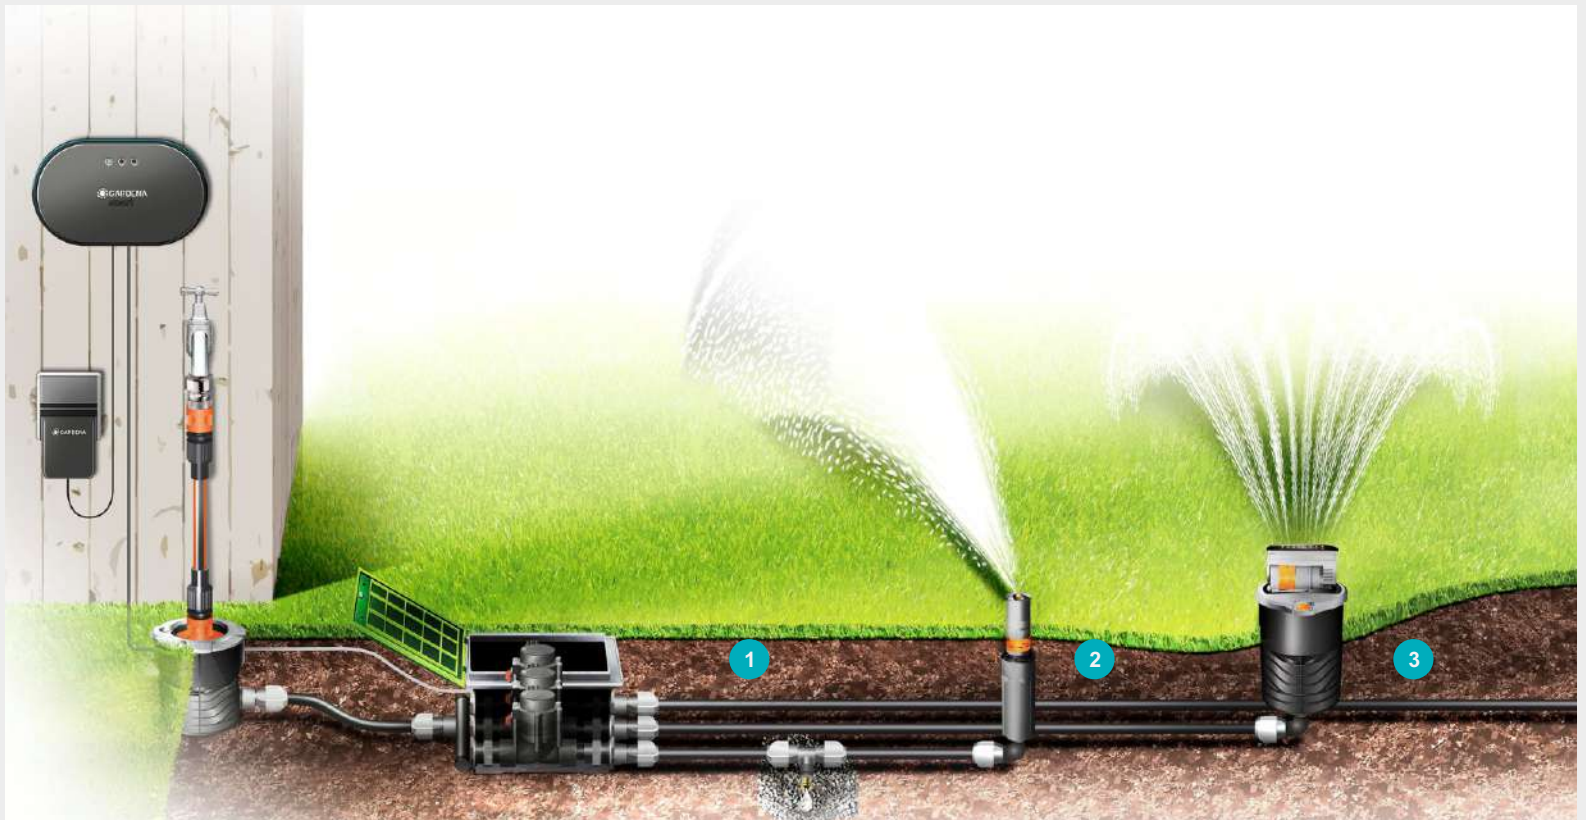

## Convenient, reliable and easy installation

Pop-up Sprinklers that can be permanently installed below ground keep your lawn looking beautiful and vanish out of sight again when their work is done.

The GARDENA Sprinklersystem range:

- Reliable and high-quality Pop-up Sprinklers
- Clever and innovative system modules
- Automatic drain valves for frost protection
- Automatic controlling possibilities