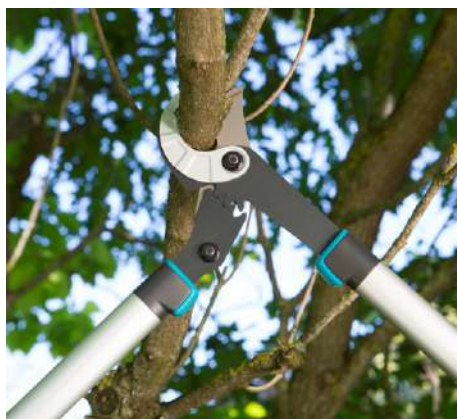

MADE IN GERMANY Article designation	Pruning Lopper EasyCut 500 B	Pruning Lopper TeleCut 520-670 B	Pruning Lopper EnergyCut 600 B
Article No. / SKU	12002 / Lg0982	12005 / Lg0997	12006 / Lg0981

MADE IN GERMANY Article designation	Pruning Lopper EnergyCut 750 A	Pruning Lopper TeleCut 650-900 B	Pruning Lopper TeleCut 520-670 B Trade Promotional Display
Article No. / SKU	12008 / Lg0984	12009 / Lg0983	12005 / Lg0997